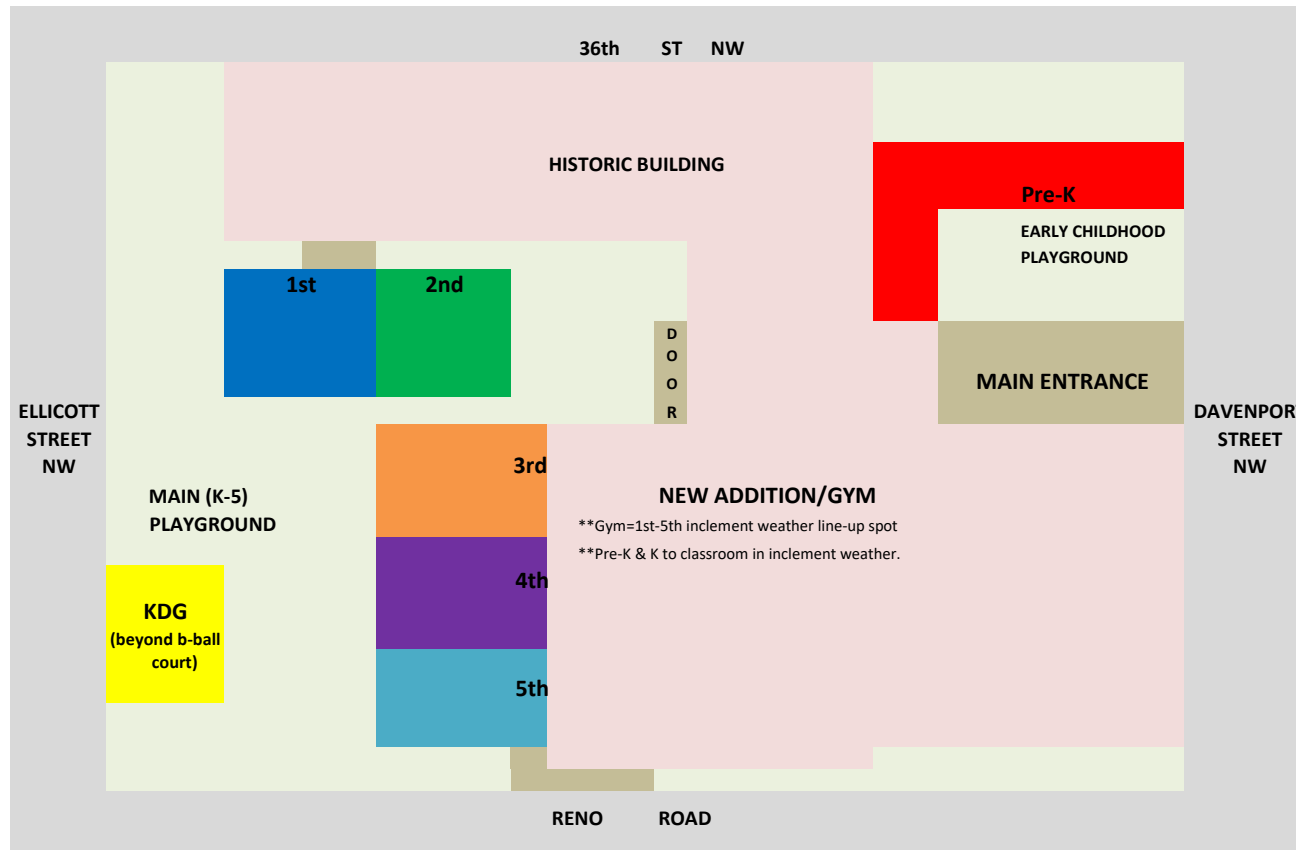

MURCH ELEMENTARY SCHOOL 2019-20 LINE-UP LINES FOR MORNING ARRIVAL/DISMISSAL

School Hours for All Students (Pre-K to 5th): 8:35 AM pick up by teachers & 3:15 PM dismissal.

****Pre-K:** During Normal Arrival & Dismissal, Pre-K students line up & dismiss from the Early Childhood Playground. Teachers greet students at 8:35 AM & dismiss at 3:15 PM. During inclement weather, pre-k students go straight to their classroom doors (doors open at 8:30 AM) and dismiss at 3:15 PM from their classroom doors.

****Kdg-5th Grades:** During Normal Arrival & Dismissal, Kdg-5th grade students line up in their colored zones on the Main Playground. During inclement weather, Kdg students go straight to their classroom doors (doors open at 8:30 AM) and dismiss at 3:15 PM from their classroom doors. During inclement weather, 1st-5th graders report to the gym (doors open at 8:20 AM) and dismiss at 3:15 PM from their classroom doors.

****Students Transported via Bus** will utilize Davenport Street, NW for bus loading/unloading and will enter/exit the main entrance off Davenport Street.