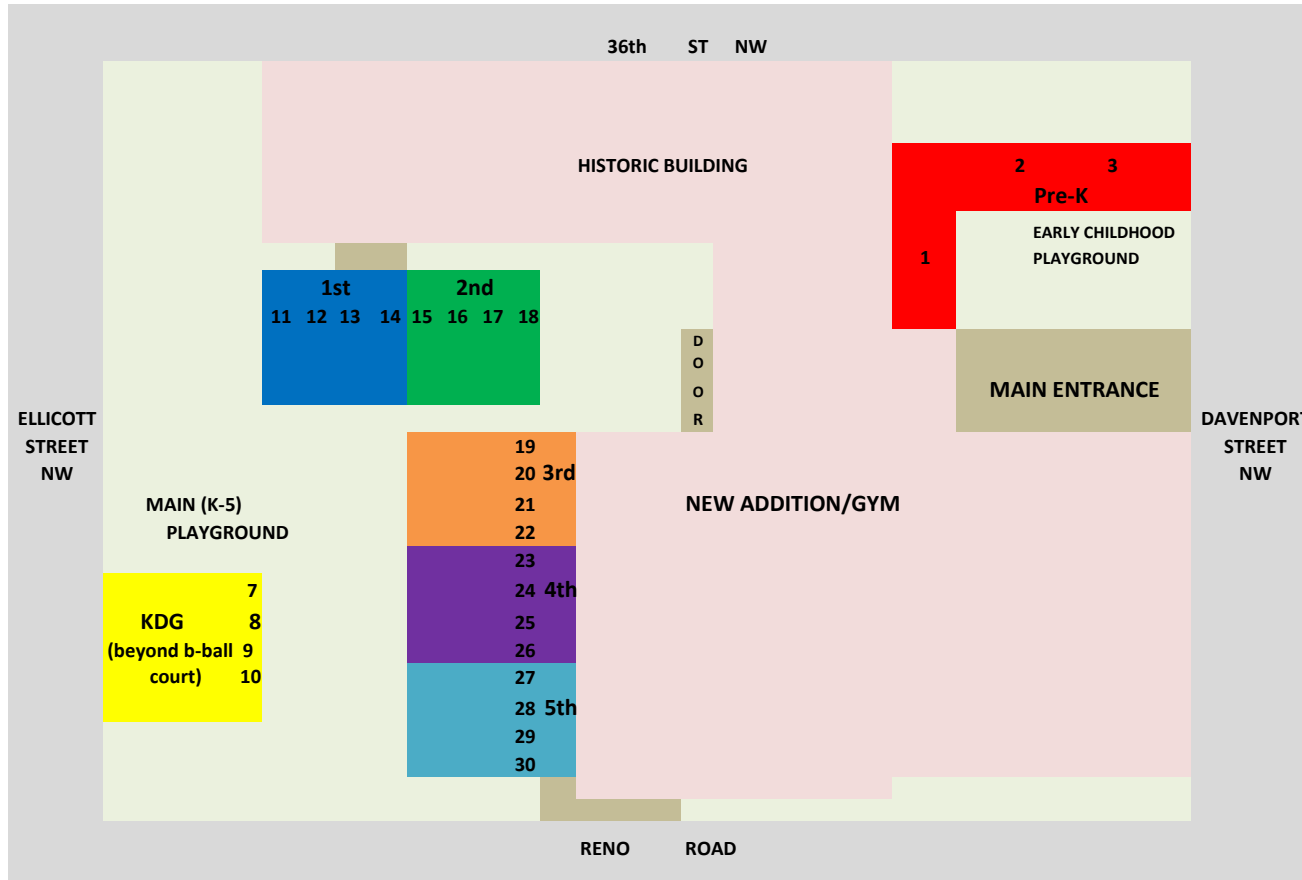

MURCH ELEMENTARY SCHOOL 2021-22 LINE-UP LINES FOR MORNING ARRIVAL/DISMISSAL

- KDG
- 7=Wellens
- 8=Mendelson
- 9=Pyle
- 10=Carney-Hagan

- 1ST
- 11=Bergin
- 12=Lilley
- 13=Kopin
- 14=Gray

- 2nd
- 15=Hsu
- 16=Travitz
- 17=Walton
- 18=Esche

- 3rd
- 19=Schafer
- 20=Anderson
- 21=Grindrod
- 22=Dunnet

- 4th
- 23=T. Brady
- 24=Schack
- 25=Davis
- 26=Sessoms

- 5th
- 27=Deegan
- 28=Roling
- 29=Markus
- 30=Crabtree

- Pre-K**
- 1=Hawkins
 - 2=Schwadron
 - 3=Webb

- Bus Riders:**
- ENTER AT DAVENPORT ST FROM BUS ZONE.
- 4=Dresbach
 - 5=Hairston
 - 6=Hisuler

School Arrival Hours: Teachers pick up K-5 students at 8:35 AM. Teachers pick up Pre-K students at 8:45 AM.

****Kdg-5th Grades:** Kdg-5th grade students line up on the Main Playground. Teachers greet students at 8:35 AM & dismiss at 3:15 PM.

****Students Transported via Bus** will utilize Davenport Street, NW for bus loading/unloading and will enter/exit the main entrance off Davenport Street.